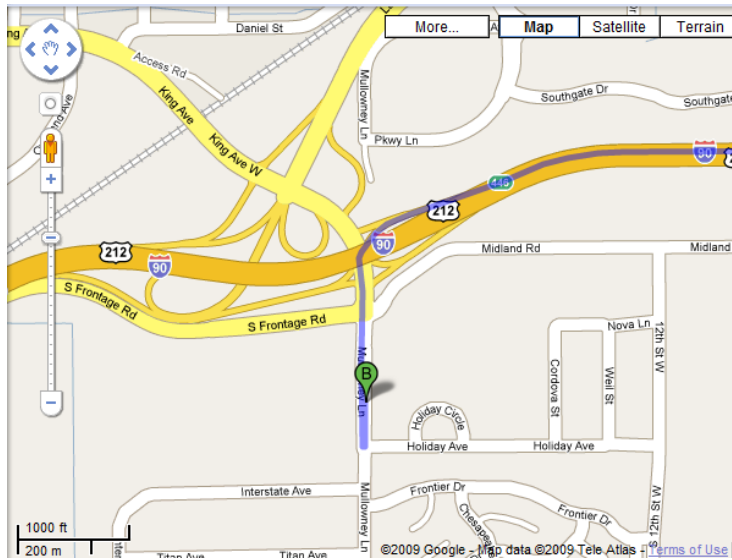

To Billings From East –

Exit 446

Veer left

Left at light

1 block ahead on left

To Billings From west–

Exit 446

Stay in Right Lane

Right at light

1 block ahead on left